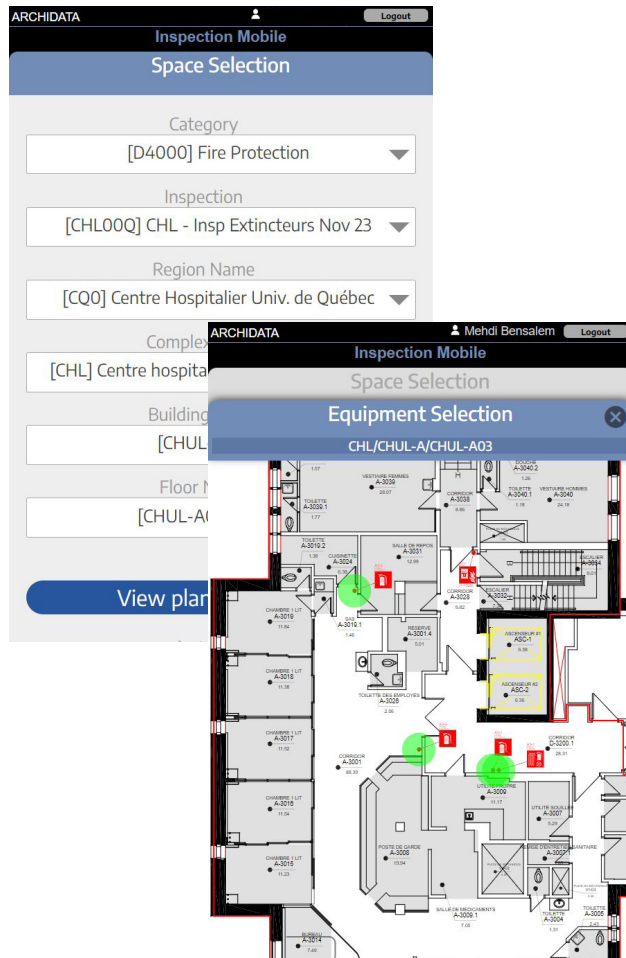

Equipment Form for: **A3-2**

1 2 3 4 5 6 7 8 9 10

TYPE: EXPORT
FIRE EXTINGUISHER

Comments

PICTURES **START**

ONLINE SURVEY

BENEFITS

- Creation of an inventory of equipment on site
- Easy identification of equipment to be inspected on the floor plan using colored symbols
- Possibility of associating photos taken during the inspection with equipment or rooms
- Optimization of sending inventory data to preventive maintenance and CMMS systems
- Optimization of equipment inspection time
- Reduced errors or omissions in equipment inspection (color-coding separating complete and incomplete surveys)
- Employee sense of contribution to assist technical and fire safety inspection services

Management of Equipment on Site

Floor plans and equipment directly on a device, at any time and on the move!

The Archidata Mobile App is able to navigate ergonomically on the desired floor plan and allows building operations teams to create, consult and survey an inventory of various equipment with symbols directly visible on the plan.

Photos and questionnaires can also be associated to equipment for maintenance and inspection purposes. This allows for more regular and rapid updates and monitoring for the operating teams of the building.

EQUIPMENT CATEGORY

FLOOR PLAN WITH EQUIPMENT